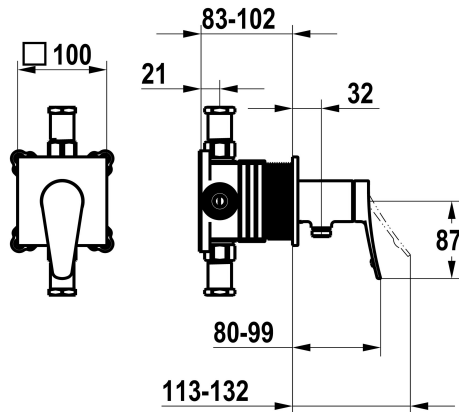

KWC ACTIVO

Trim kit, with safety device DIN EN 1717 – Lever mixer – Shower

Modell-Linie: ACTIVO | 21.404.550.000
Showers | Manual shower

KWC-No.

125332
chromeline, trim kit, with safety device DIN EN 1717

NEW

- * Trim kit with function unit KWC HOMEBOX
- * Outflow with integrated hose connection
- * KWC cartridge M 35-S HF
 - with ceramic discs
 - flow rate and temperature continuously variable

- * Scope of delivery:
 - Lever mixer unit with integrated hose connection
 - Fastening of the cover plate without screws
- * To be ordered separately:
 - Unit for concealed installation KWC HOMEBOX Lever mixer 1 Consumers 39.006.251.931

Technical Data

Flow rate
Handling
Color code
Installation type
Faucet_typ
Acoustic group
Concealed unit

12 l/min (3 bar)
3
chrome
2
Lever mixer
yes
4

Spare Parts

Cartridge M 35-S HF

537602
Z.537.602