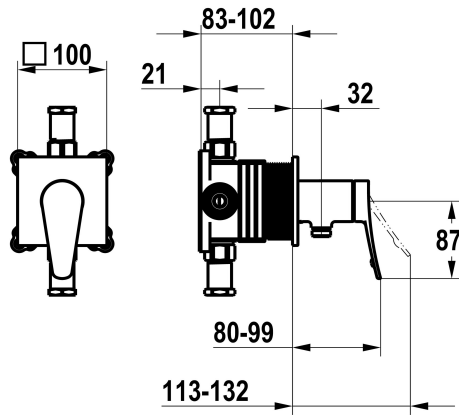

KWC ACTIVO

Trim kit, with safety device DIN EN 1717 – Lever mixer – Shower

Modell-Linie: ACTIVO | 21.404.550.000
Suihkut ja suihkupaneelit | Manuaali suihkut

KWC-No.

125332
chromeline, trim kit, with safety device DIN EN 1717

- * Trim kit with function unit KWC HOMEBOX
- * Outflow with integrated hose connection
- * KWC cartridge M 35-S HF
 - with ceramic discs
 - flow rate and temperature continuously variable

- * Scope of delivery:
 - Lever mixer unit with integrated hose connection
 - Fastening of the cover plate without screws
- * To be ordered separately:
 - Unit for concealed installation KWC HOMEBOX Lever mixer 1 Consumers 39.006.251.931

NEW

Tekniset tiedot

ATT-KWC-A_ABGANG_UP	12 l/min (3 bar)
Handling	3
ATT-KWC-FARBCODE	F000
Installation_type	2
Faucet_typ	01
G_Acoustic group	yes
ATT-KWC-UNTERPUTZ	4
lviCode	0

Varaosat

Cartridge M 35-S HF

537602
Z.537.602