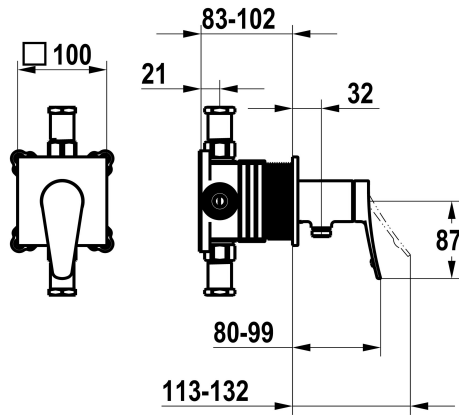

KWC ACTIVO

Trim kit, with safety device DIN EN 1717 – Lever mixer – Shower

Modell-Linie: ACTIVO | 21.404.550.000

Duschar | Hydraulické sprchy

KWC-No.

125332

chromeline, trim kit, with safety device DIN EN 1717

NEW

- * Trim kit with function unit KWC HOMEBOX
- * Outflow with integrated hose connection
- * KWC cartridge M 35-S HF
 - with ceramic discs
 - flow rate and temperature continuously variable

- * Scope of delivery:
 - Lever mixer unit with integrated hose connection
 - Fastening of the cover plate without screws
- * To be ordered separately:
 - Unit for concealed installation KWC HOMEBOX Lever mixer 1 Consumers 39.006.251.931

Technical Data

ATT-KWC-A_ABGANG_UP

12 l/min (3 bar)

Handling

3

ATT-KWC-FARBCODE

F000

Installation_type