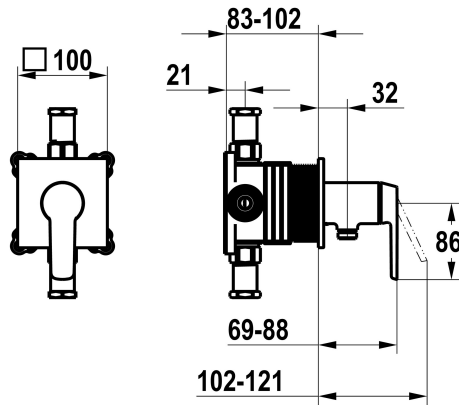

KWC MONTA

Trim kit, with safety device DIN EN 1717 – Lever mixer – Shower

Modell-Linie: MONTA | 21.414.550.000

Suihkut ja suihkupaneelit | Manuaali suihkut

KWC-No.

125333

chromeline, trim kit, with safety device DIN EN 1717

NEW

* Trim kit with function unit KWC HOMEBOX

* Outflow with integrated hose connection

* KWC cartridge M 35-S HF

- with ceramic discs

- flow rate and temperature continuously variable

* Scope of delivery:

- Lever mixer unit with integrated hose connection

- Fastening of the cover plate without screws

* To be ordered separately:

- Unit for concealed installation KWC HOMEBOX Lever mixer 1

Consumers 39.006.251.931

Tekniset tiedot

ATT-KWC-A_ABGANG_UP

12 l/min (3 bar)