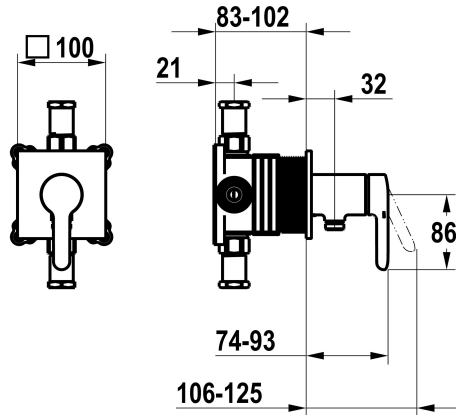

KWC WAMAS 2.0

Trim kit, with safety device DIN EN 1717 – Lever mixer – Shower

Modell-Linie: WAMAS 2.0 | 21.474.550.000

Suihkut ja suihkupaneelit | Manuaali suihkut

KWC-No.

125334

chromeline, trim kit, with safety device DIN EN 1717

NEW

* Trim kit with function unit KWC HOMEBOX

* Outflow

with integrated hose connection

* KWC cartridge M 35-S HF

- with ceramic discs

- flow rate and temperature continuously variable

* Scope of delivery:

- Lever mixer unit with integrated hose connection

- Fastening of the cover plate without screws

* To be ordered separately:

- Unit for concealed installation KWC HOMEBOX Lever mixer 1

Consumers 39.006.251.931

Tekniset tiedot

ATT-KWC-A_ABGANG_UP

12 l/min (3 bar)

Handling

3

ATT-KWC-FARBCODE

F000

Installation_type