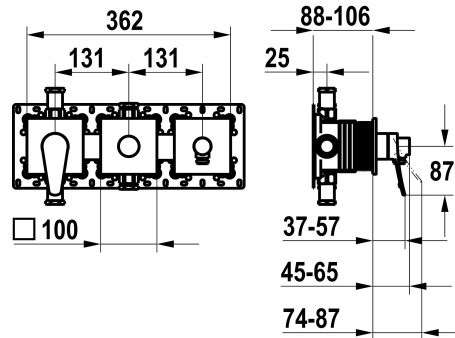

KWC ACTIVO

Trim kit, with safety device DIN EN 1717 – Lever mixer – Tub

Modell-Linie: ACTIVO | 20.404.550.000

Sprchové armatury | Vanové armatury

KWC-No.

125335

chromeline, trim kit, with safety device DIN EN 1717

* Trim kit with function unit KWC HOMEBOX

* Outflow with integrated hose connection above or below for the second consumer with CHOICE diverter without automatic reset

* KWC cartridge M 35-S HF

- with ceramic discs
- flow rate and temperature continuously variable

* Scope of delivery:

- Lever mixer unit
- Diverter unit
- Hose connection unit
- Fastening of the cover plate without screws

* To be ordered separately:

- Unit for concealed installation KWC HOMEBOX Thermostatic/ lever mixer 2 consumers 39.006.261.931

NEW

Technické údaje

ATT-KWC-A_ABGANG_UP

20 l/min (3bar)

Handling

0,2

ATT-KWC-FARBCODE

F000