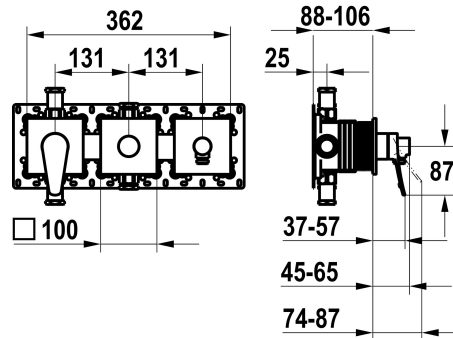

KWC ACTIVO

Trim kit, with safety device DIN EN 1717 – Lever mixer – Tub

Modell-Linie: **ACTIVO** | 20.404.550.000

Showers | Exposed bath mixer

KWC-No.

125335

chromeline, trim kit, with safety device DIN EN 1717

NEW

* Trim kit with function unit KWC HOMEBOX

* Outflow with integrated hose connection above or below for the second consumer with CHOICE diverter without automatic reset

* KWC cartridge M 35-S HF

- with ceramic discs
- flow rate and temperature continuously variable

* Scope of delivery:

- Lever mixer unit
- Diverter unit
- Hose connection unit
- Fastening of the cover plate without screws

* To be ordered separately:

- Unit for concealed installation KWC HOMEBOX Thermostatic/ lever mixer 2 consumers 39.006.261.931

Technical Data

Flow rate
Handling
Color code
Installation_type
Faucet_typ
Concealed unit

20 l/min (3bar)
3-Lamps
chrome
2-Screens, monitors etc
Lever mixer
4-Large equipment

Spare Parts

Cartridge M 35-S HF