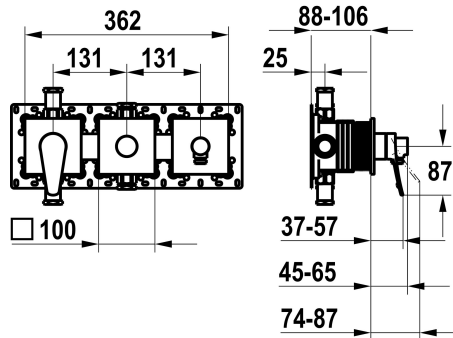

## KWC ACTIVO

Trim kit, with safety device DIN EN 1717 – Lever mixer – Tub

Modell-Linie: ACTIVO | 20.404.550.000

Showers | Exposed bath mixer

### KWC-No.

**125335**

chromeline, trim kit, with safety device DIN EN 1717

NEW

\* Trim kit with function unit KWC HOMEBOX

\* Outflow with integrated hose connection above or below for the second consumer with CHOICE diverter without automatic reset

\* KWC cartridge M 35-S HF

- with ceramic discs  
- flow rate and temperature continuously variable

\* Scope of delivery:

- Lever mixer unit  
- Diverter unit  
- Hose connection unit  
- Fastening of the cover plate without screws