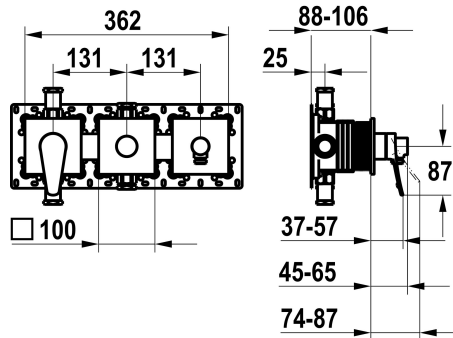

KWC ACTIVO

Trim kit, with safety device DIN EN 1717 – Lever mixer – Tub

Modell-Linie: ACTIVO | 20.404.550.000

Showers | Exposed bath mixer

KWC-No.

125335

chromeline, trim kit, with safety device DIN EN 1717

NEW

* Trim kit with function unit KWC HOMEBOX

* Outflow with integrated hose connection above or below for the second consumer with CHOICE diverter without automatic reset

* KWC cartridge M 35-S HF

- with ceramic discs
- flow rate and temperature continuously variable

* Scope of delivery:

- Lever mixer unit
- Diverter unit
- Hose connection unit
- Fastening of the cover plate without screws

* To be ordered separately:

- Unit for concealed installation KWC HOMEBOX Thermostatic/ lever mixer 2 consumers 39.006.261.931

Technical Data

Flow rate
Handling
Color code
Installation type
Faucet_typ
Concealed unit

20 l/min (3bar)
3
chrome
2
Lever mixer
4

Spare Parts

Cartridge M 35-S HF

537602

Z.537.602