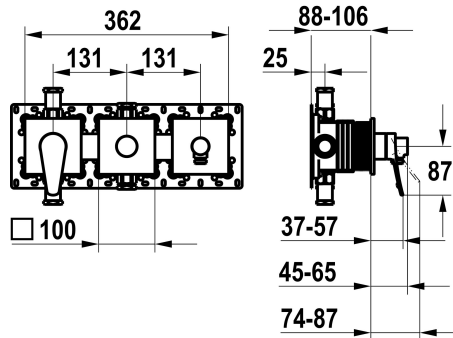

KWC ACTIVO

Trim kit, with safety device DIN EN 1717 – Lever mixer – Tub

Modell-Linie: ACTIVO | 20.404.550.000
Suihkut ja suihkupaneelit | Allashanat

KWC-No.

125335
chromeline, trim kit, with safety device DIN EN 1717

- * Trim kit with function unit KWC HOMEBOX
- * Outflow with integrated hose connection above or below for the second consumer with CHOICE diverter without automatic reset
- * KWC cartridge M 35-S HF
 - with ceramic discs
 - flow rate and temperature continuously variable

- * Scope of delivery:
 - Lever mixer unit
 - Diverter unit
 - Hose connection unit
 - Fastening of the cover plate without screws
- * To be ordered separately:
 - Unit for concealed installation KWC HOMEBOX Thermostatic/ lever mixer 2 consumers 39.006.261.931