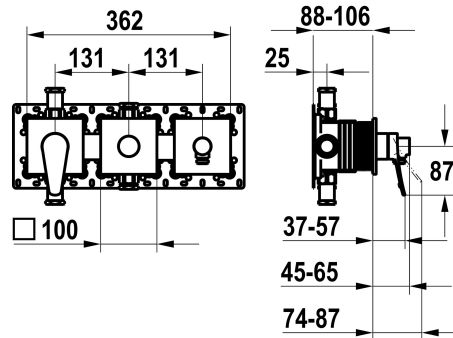

KWC ACTIVO

Trim kit, with safety device DIN EN 1717 – Lever mixer – Tub

Modell-Linie: ACTIVO | 20.404.550.000
Armatura natryskowa | Baterie wannowe

KWC-No.

125335
chromeline, trim kit, with safety device DIN EN 1717

* Trim kit with function unit KWC HOMEBOX
* Outflow
with integrated hose connection
above or below for the second consumer with CHOICE diverter
without automatic reset
* KWC cartridge M 35-S HF
- with ceramic discs
- flow rate and temperature continuously variable

* Scope of delivery:
- Lever mixer unit
- Diverter unit
- Hose connection unit
- Fastening of the cover plate without screws
* To be ordered separately:
- Unit for concealed installation KWC HOMEBOX Thermostatic/ lever
mixer 2 consumers 39.006.261.931

NEW

Dane techniczne

ATT-KWC-A_ABGANG_UP
Handling
ATT-KWC-FARBCODE
Installation_type
Faucet_typ
ATT-KWC-UNTERPUTZ

20 l/min (3bar)
3
F000
2
01
4

Części zamienne

Cartridge M 35-S HF

537602
Z.537.602