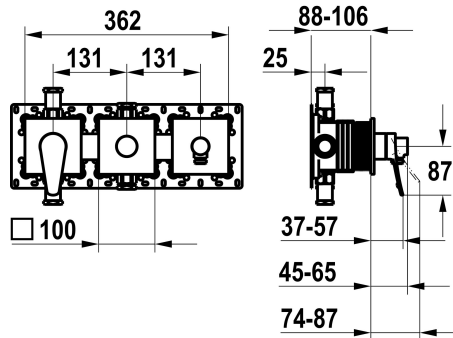

## KWC ACTIVO

Trim kit, with safety device DIN EN 1717 – Lever mixer – Tub

Modell-Linie: ACTIVO | 20.404.550.000

Duschar | Badkarsarmaturer

### KWC-No.

**125335**

chromeline, trim kit, with safety device DIN EN 1717

\* Trim kit with function unit KWC HOMEBOX

\* Outflow with integrated hose connection above or below for the second consumer with CHOICE diverter without automatic reset

\* KWC cartridge M 35-S HF

- with ceramic discs  
- flow rate and temperature continuously variable

\* Scope of delivery:

- Lever mixer unit  
- Diverter unit  
- Hose connection unit  
- Fastening of the cover plate without screws