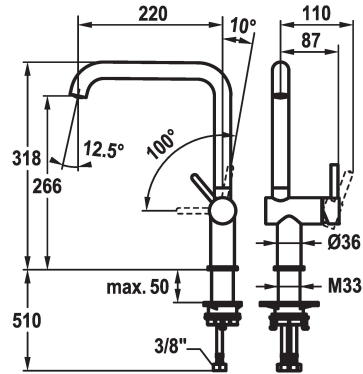

KWC BEVO E

Lever mixer - Kitchen

Modell-Linie: BEVO E | 10.531.012.751FL
Umyvadlové armatury | Hydraulické armatury

KWC-No.

125346
stainless steel, A 220, flexible connection hoses

125347
industrial black, A 220, flexible connection hoses

- * Lever mixer
- * Lever installation only possible on the right side
- Child safety: cold water flow in lever position towards the front
- * TouchProtect - anti-scald protection thanks to the "double skin" principle
- * Swivel spout 150°
- Neoperl® Caché® laminar
- * OptimalSpace - ample space for washing or working

ATT-KWC-FARBCODE

stainless steel

industrial black

NEW

- * KWC cartridge S 25
- with ceramic discs
- flow rate and temperature continuously variable
- * Flexible connection hoses 3/8"
- * QuickInstallation - Fastening via threaded connection with locking screws
- * Mounting hole size ø35 mm

Measure_Height

G_Acoustic group

Projection_A

EnergyLabelCH

ATT-KWC-MASS-WASSERAUSTRITT

ATT-KWC-MATERIAL

6.4 l/min (3 bar)

Flexible_Anschlusschläuche