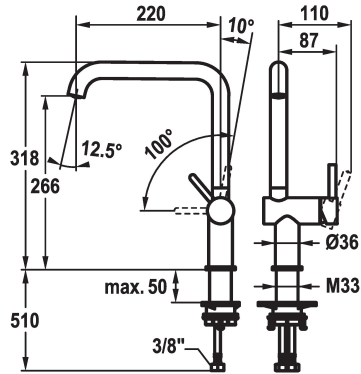

KWC BEVO E Lever mixer - Kitchen

Modell-Linie: BEVO E | 10.531.012.751FL
Hanat | Käsikäyttöiset hanat

KWC-No.

125346
stainless steel, A 220, flexible connection hoses

125347
industrial black, A 220, flexible connection hoses

- * Lever mixer
- * Lever installation only possible on the right side
- Child safety: cold water flow in lever position towards the front
- * TouchProtect - anti-scald protection thanks to the "double skin" principle
- * Swivel spout 150°
- Neoperl® Caché® laminar
- * OptimalSpace - ample space for washing or working

ATT-KWC-FARBCODE

stainless steel

industrial black

- * KWC cartridge S 25
- with ceramic discs
- flow rate and temperature continuously variable
- * Flexible connection hoses 3/8"
- * QuickInstallation - Fastening via threaded connection with locking screws
- * Mounting hole size ø35 mm

6.4 l/min (3 bar)

Flexible_Anschlusschläuche

schwenkbar

seitenbedient

industrial black

Standmontage

01

318