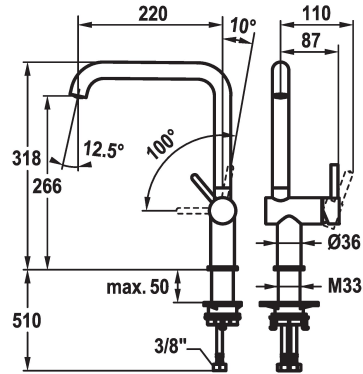

KWC BEVO E Lever mixer - Kitchen

Modell-Linie: BEVO E | 10.531.012.751FL
Armatura umywalkowa | Armatura jednouchwytywa

KWC-No.

125346
stainless steel, A 220, flexible connection hoses

125347
industrial black, A 220, flexible connection hoses

- * Lever mixer
- * Lever installation only possible on the right side
- Child safety: cold water flow in lever position towards the front
- * TouchProtect - anti-scald protection thanks to the "double skin" principle
- * Swivel spout 150°
- Neoperl® Caché® laminar
- * OptimalSpace - ample space for washing or working

ATT-KWC-FARBCODE

stainless steel

industrial black

- * KWC cartridge S 25
- with ceramic discs
- flow rate and temperature continuously variable
- * Flexible connection hoses 3/8"
- * QuickInstallation - Fastening via threaded connection with locking screws
- * Mounting hole size ø35 mm

Faucet_typ

Dimension Height

G_Acoustic group

Projection_A

EnergyLabelCH

ATT-KWC-MASS-WASSERAUSTRITT

ATT-KWC-MATERIAL

6.4 l/min (3 bar)