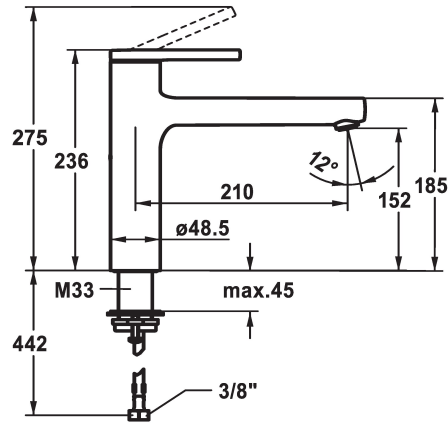

KWC AVA 2.0 Lever mixer - Kitchen

Modell-Linie: AVA 2.0 | 10.461.022.176FL
Umyvadlové armatury | Hydraulické armatury

KWC-No.

125361
chromeline, A 210, flexible connection hoses

125362
matt black, A 210, flexible connection hoses

125363
brushed steel, A 210, flexible connection hoses

- * Swivel spout 150°
- Neoperl® Cascade® SLC
- * KWC cartridge M 35 S
- with ceramic discs
- flow rate and temperature continuously variable

ATT-KWC-FARBCODE

chromeline

matt black

brushed steel

- temperature limitation
- * Flexible connection hoses 3/8"
- * QuickInstallation - Fastening via threaded connection with locking screws
- * Mounting hole size ø35 mm

Measure_Height

G_Acoustic group

Projection_A

EnergyLabelCH

ATT-KWC-MASS-WASSERAUSTRITT

Materiál

11 l/min (3bar)

Flexible_Anschlusschläuche