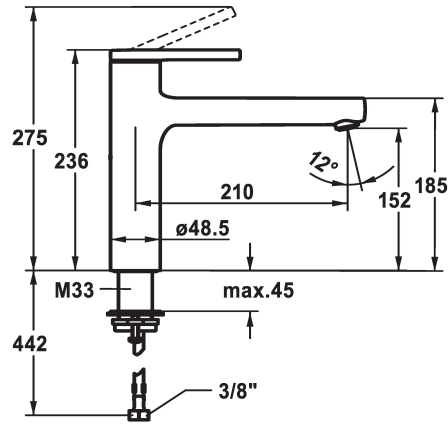

KWC AVA 2.0 Lever mixer - Kitchen

Modell-Linie: AVA 2.0 | 10.461.022.176FL
Taps | Manual taps

KWC-No.

125361
chromeline, A 210, flexible connection hoses

125362
matt black, A 210, flexible connection hoses

125363
brushed steel, A 210, flexible connection hoses

Color code

chromeline

matt black

brushed steel

- * Swivel spout 150°
- Neoperl® Cascade® SLC
- * KWC cartridge M 35 S
- with ceramic discs
- flow rate and temperature continuously variable

- temperature limitation
- * Flexible connection hoses 3/8"
- * QuickInstallation - Fastening via threaded connection with locking screws
- * Mounting hole size ø35 mm

Technical Data

Flow rate
Connection
Spout
Handling
Color code
Installation type
Faucet_typ
Dimension Height
Acoustic group
Projection A
Energy label
Dimension Water outlet
material

11 l/min (3bar)
Flexible connection hoses
swivel
top lever
matt black
Pillar installation
Faucet
236
yes
A 210
C
152
Brass