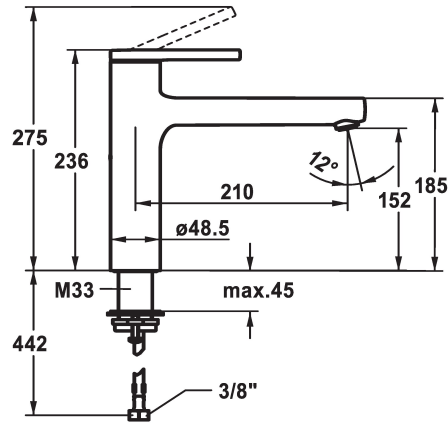

KWC AVA 2.0 Lever mixer - Kitchen

Modell-Linie: AVA 2.0 | 10.461.022.176FL
Taps | Manual taps

KWC-No.

125361
chromeline, A 210, flexible connection hoses

125362
matt black, A 210, flexible connection hoses

125363
brushed steel, A 210, flexible connection hoses

Color code

chromeline

matt black

brushed steel

- * Swivel spout 150°
- Neoperl® Cascade® SLC
- * KWC cartridge M 35 S
- with ceramic discs
- flow rate and temperature continuously variable

- temperature limitation
- * Flexible connection hoses 3/8"
- * QuickInstallation - Fastening via threaded connection with locking screws
- * Mounting hole size ø35 mm

Technical Data

Flow rate
Connection
Spout
Handling
Color code
Installation type
Faucet_typ
Measure Height
Acoustic group
Projection A
Energy label
Dimension Water outlet
material

11 l/min (3bar)
Flexible connection hoses
swivel
top lever
matt black
Pillar installation
Faucet
236
yes
A 210
C
152
Brass