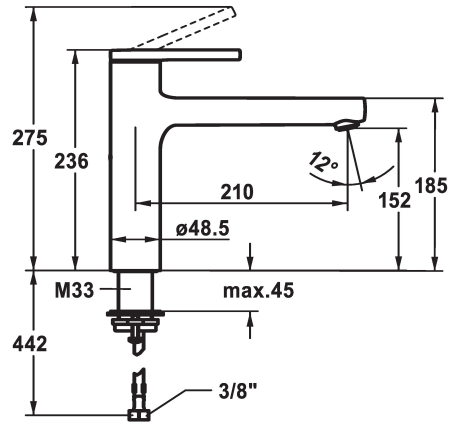

KWC AVA 2.0 Lever mixer - Kitchen

Modell-Linie: AVA 2.0 | 10.461.022.176FL
Hanat | Käsi käyttöiset hanat

KWC-No.

125361
chromeline, A 210, flexible connection hoses

125362
matt black, A 210, flexible connection hoses

125363
brushed steel, A 210, flexible connection hoses

- * Swivel spout 150°
- Neoperl® Cascade® SLC
- * KWC cartridge M 35 S
- with ceramic discs
- flow rate and temperature continuously variable

ATT-KWC-FARBCODE

chromeline

matt black

brushed steel

- temperature limitation
- * Flexible connection hoses 3/8"
- * QuickInstallation - Fastening via threaded connection with locking screws
- * Mounting hole size ø35 mm

Measure_Height

G_Acoustic group

Projection_A

EnergyLabelCH

ATT-KWC-MASS-WASSERAUSTRITT

Materiaali

IviCode

11 l/min (3bar)