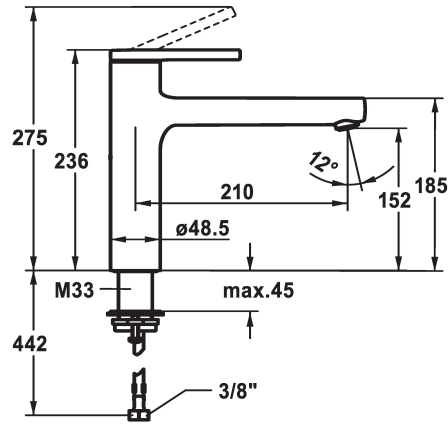

## KWC AVA 2.0 Lever mixer - Kitchen

Modell-Linie: AVA 2.0 | 10.461.022.176FL  
Armatura umywalkowa | Armatura jednouchwytywa

### KWC-No.

**125361**  
chromeline, A 210, flexible connection hoses

**125362**  
matt black, A 210, flexible connection hoses

**125363**  
brushed steel, A 210, flexible connection hoses

- \* Swivel spout 150°
- Neoperl® Cascade® SLC
- \* KWC cartridge M 35 S
- with ceramic discs
- flow rate and temperature continuously variable

### ATT-KWC-FARBCODE

chromeline

matt black

brushed steel

- temperature limitation
- \* Flexible connection hoses 3/8"
- \* QuickInstallation - Fastening via threaded connection with locking screws
- \* Mounting hole size ø35 mm

Dimension Height

G\_Acoustic group

Projection\_A

EnergyLabelCH

ATT-KWC-MASS-WASSERAUSTRITT

Material

11 l/min (3bar)

Flexible\_Anschlusschläuche