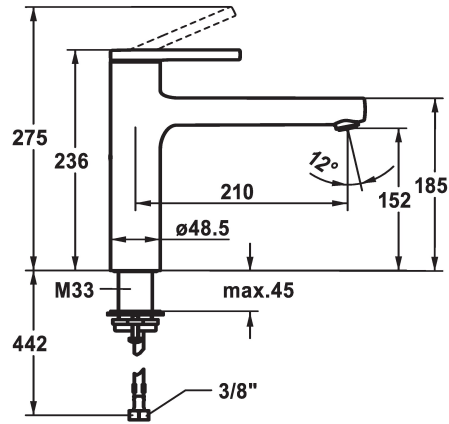

KWC AVA 2.0 Lever mixer - Kitchen

Modell-Linie: AVA 2.0 | 10.461.022.177FL
Taps | Manual taps

KWC-No.

125361
chromeline, A 210, flexible connection hoses

125362
matt black, A 210, flexible connection hoses

125363
brushed steel, A 210, flexible connection hoses

Color code

chromeline

matt black

brushed steel

- * Swivel spout 150°
- Neoperl® Cascade® SLC
- * KWC cartridge M 35 S
- with ceramic discs
- flow rate and temperature continuously variable

- temperature limitation
- * Flexible connection hoses 3/8"
- * QuickInstallation - Fastening via threaded connection with locking screws
- * Mounting hole size ø35 mm

Technical Data

Flow rate
Connection
Spout
Handling
Color code
Installation type
Faucet_typ
Dimension Height
Acoustic group
Projection A
Energy label
Dimension Water outlet
material

11 l/min (3bar)
Flexible connection hoses
swivel
top lever
brushed steel
Pillar installation
Faucet
236
yes
A 210
C
152
Brass