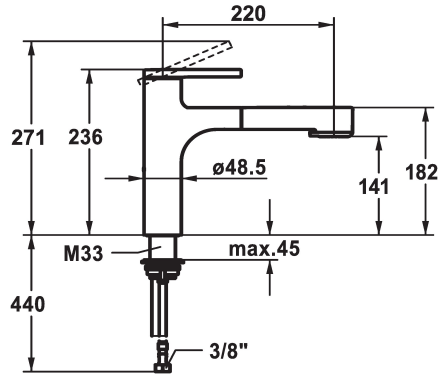

## KWC AVA 2.0 Lever mixer - Kitchen

Modell-Linie: AVA 2.0 | 10.461.032.176FL  
Umyvadlové armatury | Hydraulické armatury

### KWC-No.

**125364**  
chromeline, A 220, flexible connection hoses

**125365**  
matt black, A 220, flexible connection hoses

**125366**  
brushed steel, A 220, flexible connection hoses

- \* Hose guide, swivelling 120°
- \* EasyLock - a pull-out spray that easily slides back into place
- \* KWC cartridge M 35 S
  - with ceramic discs
  - flow rate and temperature continuously variable
  - temperature limitation
- \* Flexible connection hoses 3/8"
- \* QuickInstallation - Fastening via threaded connection with locking screws
- \* Mounting hole size ø35 mm

Installation\_type

Faucet\_typ

Measure\_Height

G\_Acoustic group

Projection\_A

EnergyLabelCH

ATT-KWC-MASS-WASSERAUSTRITT

Materiál