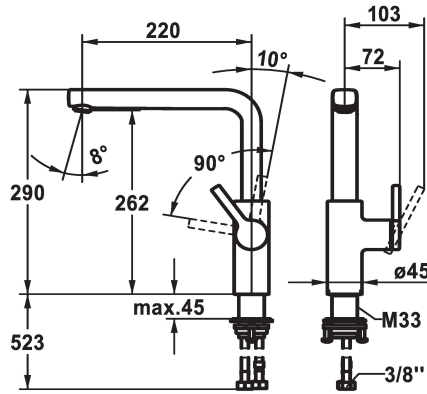

### KWC-No.

**125370**  
chromeline, A 220, flexible connection hoses

**125371**  
matt black, A 220, flexible connection hoses

**125372**  
brushed steel, A 220, flexible connection hoses

### ATT-KWC-FARBCODE

F000

F176

F177

- \* Lever installation only possible on the right side
- Child safety: cold water flow in lever position towards the front
- \* gap between wall and centre of mounting hole min. 20 mm
- \* SwivelStop - swivel spout 150°, extensible to 360°
- Neoperl® Cascade® SLC
- \* OptimalSpace - ample space for washing or working
- \* KWC cartridge M 35 S
- with ceramic discs

- flow rate and temperature continuously variable
- temperature limitation
- \* Flexible connection hoses 3/8"
- \* QuickInstallation - Fastening via threaded connection with locking screws
- \* Mounting hole size ø35 mm
- \* To be ordered separately (optional or if necessary):
- Swivel range limited to 120° Z.538.320

ATT-KWC-BAUFORM

Measure\_Height

G\_Acoustic\_group

Projection\_A

EnergyLabelCH

ATT-KWC-MASS-WASSERAUSTRITT

12 l/min (3bar)

Flexible\_Anschlusschläuche