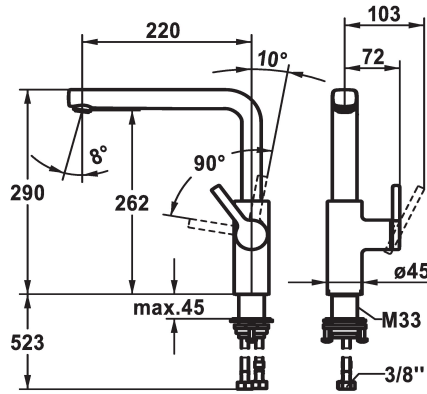

KWC AVA 2.0 Lever mixer - Kitchen

Modell-Linie: AVA 2.0 | 10.461.012.000FL
Taps | Manual taps

KWC-No.

125370
chromeline, A 220, flexible connection hoses

125371
matt black, A 220, flexible connection hoses

125372
brushed steel, A 220, flexible connection hoses

Color code

chrome

matt black

brushed steel

- Lever installation only possible on the right side
- Child safety: cold water flow in lever position towards the front
- gap between wall and centre of mounting hole min. 20 mm
- SwivelStop - swivel spout 150°, extensible to 360°
- Neoperl® Cascade® SLC
- OptimalSpace - ample space for washing or working
- KWC cartridge M 35 S
- with ceramic discs

- flow rate and temperature continuously variable
- temperature limitation
- Flexible connection hoses 3/8"
- QuickInstallation - Fastening via threaded connection with locking screws
- Mounting hole size ø35 mm
- To be ordered separately (optional or if necessary):
- Swivel range limited to 120° Z.538.320

Technical Data

Flow rate	12 l/min (3bar)
Connection	Flexible connection hoses
Spout	swivel
Handling	side lever
Color code	chrome
Installation_type	Pillar installation
Faucet_typ	Faucet
Design	L-Spout
Measure Height	290
Acoustic group	Battery1
Projection_A	A 220
Energy Label	B
Dimension Water outlet	262

Flow rate	12 l/min (3bar)
Connection	Flexible connection hoses
Spout	swivel
Handling	side lever
Color code	chrome
Installation_type	Pillar installation
Faucet_typ	Faucet
Design	L-Spout
Measure Height	290
Acoustic group	Battery1
Projection_A	A 220
Energy Label	B
Dimension Water outlet	262