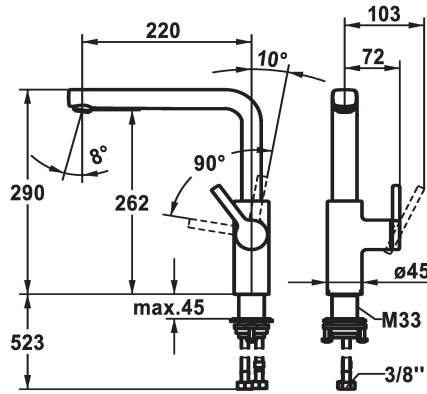

KWC AVA 2.0 Lever mixer - Kitchen

Modell-Linie: AVA 2.0 | 10.461.012.000FL
Taps | Manual taps

KWC-No.

125370
chromeline, A 220, flexible connection hoses

125371
matt black, A 220, flexible connection hoses

125372
brushed steel, A 220, flexible connection hoses

Color code

chrome

matt black

brushed steel

- Lever installation only possible on the right side
- Child safety: cold water flow in lever position towards the front
- gap between wall and centre of mounting hole min. 20 mm
- SwivelStop - swivel spout 150°, extensible to 360°
- Neoperl® Cascade® SLC
- OptimalSpace - ample space for washing or working
- KWC cartridge M 35 S
- with ceramic discs

- flow rate and temperature continuously variable
- temperature limitation
- Flexible connection hoses 3/8"
- QuickInstallation - Fastening via threaded connection with locking screws
- Mounting hole size ø35 mm
- To be ordered separately (optional or if necessary):
- Swivel range limited to 120° Z.538.320

Technical Data

Flow rate	12 l/min (3bar)
Connection	Flexible connection hoses
Spout	swivel
Handling	side lever
Color code	chrome
Installation type	Pillar installation
Faucet_typ	Faucet
Design	L-Spout
Measure Height	290
Acoustic group	yes
Projection A	A 220
Energy label	B
Dimension Water outlet	262

Flow rate	12 l/min (3bar)
Connection	Flexible connection hoses
Spout	swivel
Handling	side lever
Color code	chrome
Installation type	Pillar installation
Faucet_typ	Faucet
Design	L-Spout
Measure Height	290
Acoustic group	yes
Projection A	A 220
Energy label	B
Dimension Water outlet	262