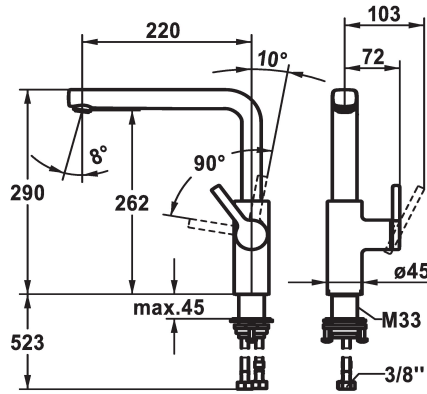

### KWC-No.

**125370**  
chromeline, A 220, flexible connection hoses

**125371**  
matt black, A 220, flexible connection hoses

**125372**  
brushed steel, A 220, flexible connection hoses

### ATT-KWC-FARBCODE

F000

F176

F177

- \* Lever installation only possible on the right side
- Child safety: cold water flow in lever position towards the front
- \* gap between wall and centre of mounting hole min. 20 mm
- \* SwivelStop - swivel spout 150°, extensible to 360°
- Neoperl® Cascade® SLC
- \* OptimalSpace - ample space for washing or working
- \* KWC cartridge M 35 S
- with ceramic discs

- flow rate and temperature continuously variable
- temperature limitation
- \* Flexible connection hoses 3/8"
- \* QuickInstallation - Fastening via threaded connection with locking screws
- \* Mounting hole size ø35 mm
- \* To be ordered separately (optional or if necessary):
- Swivel range limited to 120° Z.538.320

ATT-KWC-BAUFORM

Measure\_Height

G\_Acoustic\_group

Projection\_A

EnergyLabelCH

ATT-KWC-MASS-WASSERAUSTRITT

lviCode

12 l/min (3bar)