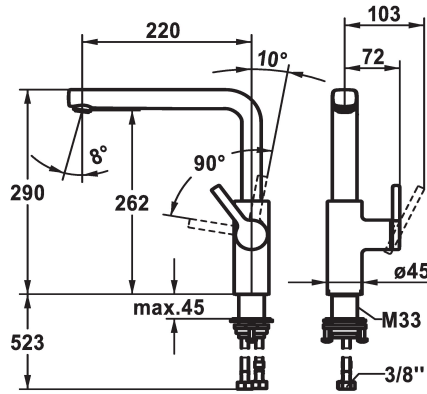

KWC AVA 2.0 Lever mixer - Kitchen

Modell-Linie: AVA 2.0 | 10.461.012.000FL
Armatura umywalkowa | Armatura jednouchwytywa

KWC-No.

125370
chromeline, A 220, flexible connection hoses

125371
matt black, A 220, flexible connection hoses

125372
brushed steel, A 220, flexible connection hoses

ATT-KWC-FARBCODE

F000

F176

F177

- * Lever installation only possible on the right side
- Child safety: cold water flow in lever position towards the front
- * gap between wall and centre of mounting hole min. 20 mm
- * SwivelStop - swivel spout 150°, extensible to 360°
- Neoperl® Cascade® SLC
- * OptimalSpace - ample space for washing or working
- * KWC cartridge M 35 S
- with ceramic discs

- flow rate and temperature continuously variable
- temperature limitation
- * Flexible connection hoses 3/8"
- * QuickInstallation - Fastening via threaded connection with locking screws
- * Mounting hole size ø35 mm
- * To be ordered separately (optional or if necessary):
- Swivel range limited to 120° Z.538.320

ATT-KWC-BAUFORM

Measure_Height

G_Acoustic_group

Projection_A

EnergyLabelCH

ATT-KWC-MASS-WASSERAUSTRITT

12 l/min (3bar)

Flexible_Anschlussschläuche