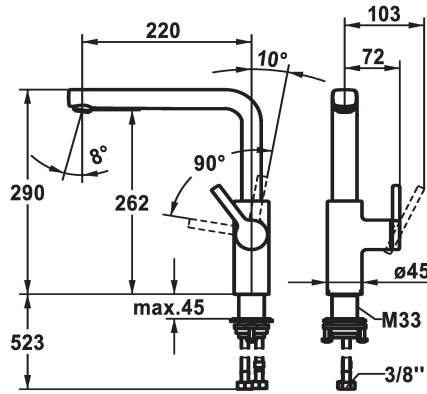

KWC AVA 2.0 Lever mixer - Kitchen

Modell-Linie: AVA 2.0 | 10.461.012.176FL
Taps | Manual taps

KWC-No.

125370
chromeline, A 220, flexible connection hoses

125371
matt black, A 220, flexible connection hoses

125372
brushed steel, A 220, flexible connection hoses

Color code

chrome

matt black

brushed steel

- * Lever installation only possible on the right side
- Child safety: cold water flow in lever position towards the front
- * gap between wall and centre of mounting hole min. 20 mm
- * SwivelStop - swivel spout 150°, extensible to 360°
- Neoperl® Cascade® SLC
- * OptimalSpace - ample space for washing or working
- * KWC cartridge M 35 S
- with ceramic discs

- flow rate and temperature continuously variable
- temperature limitation
- * Flexible connection hoses 3/8"
- * QuickInstallation - Fastening via threaded connection with locking screws
- * Mounting hole size ø35 mm
- * To be ordered separately (optional or if necessary):
- Swivel range limited to 120° Z.538.320

Technical Data

Flow rate
Connection
Spout
Handling
Color code
Installation_type
Faucet_typ
Design
Measure Height
Acoustic group
Projection_A
Energy Label
Dimension Water outlet

12 l/min (3bar)
Flexible connection hoses
swivel
side lever
matt black
Pillar installation
Faucet
L-Spout
290
Battery1
A 220
B
262