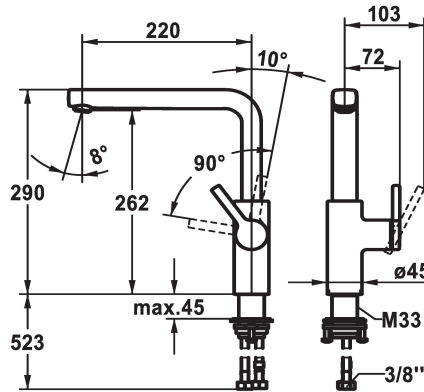

KWC AVA 2.0 Lever mixer - Kitchen

Modell-Linie: AVA 2.0 | 10.461.012.176FL
Taps | Manual taps

KWC-No.

125370
chromeline, A 220, flexible connection hoses

125371
matt black, A 220, flexible connection hoses

125372
brushed steel, A 220, flexible connection hoses

Color code

chrome

matt black

brushed steel

- Lever installation only possible on the right side
- Child safety: cold water flow in lever position towards the front
- gap between wall and centre of mounting hole min. 20 mm
- SwivelStop - swivel spout 150°, extensible to 360°
- Neoperl® Cascade® SLC
- OptimalSpace - ample space for washing or working
- KWC cartridge M 35 S
- with ceramic discs

- flow rate and temperature continuously variable
- temperature limitation
- Flexible connection hoses 3/8"
- QuickInstallation - Fastening via threaded connection with locking screws
- Mounting hole size ø35 mm
- To be ordered separately (optional or if necessary):
- Swivel range limited to 120° Z.538.320

Technical Data

Flow rate	12 l/min (3bar)
Connection	Flexible connection hoses
Spout	swivel
Handling	side lever
Color code	matt black
Installation type	Pillar installation
Faucet_typ	Faucet
Design	L-Spout
Measure Height	290
Acoustic group	yes
Projection A	A 220
Energy label	B
Dimension Water outlet	262

Flow rate	12 l/min (3bar)
Connection	Flexible connection hoses
Spout	swivel
Handling	side lever
Color code	matt black
Installation type	Pillar installation
Faucet_typ	Faucet
Design	L-Spout
Measure Height	290
Acoustic group	yes
Projection A	A 220
Energy label	B
Dimension Water outlet	262