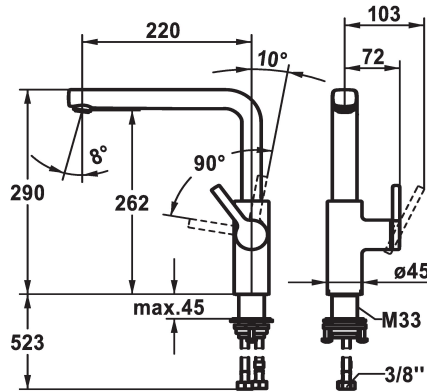

KWC AVA 2.0 Lever mixer - Kitchen

Modell-Linie: AVA 2.0 | 10.461.012.176FL
Hanat | Käsikäyttöiset hanat

KWC-No.

125370
chromeline, A 220, flexible connection hoses

125371
matt black, A 220, flexible connection hoses

125372
brushed steel, A 220, flexible connection hoses

ATT-KWC-FARBCODE

F000

F176

F177

- * Lever installation only possible on the right side
- Child safety: cold water flow in lever position towards the front
- * gap between wall and centre of mounting hole min. 20 mm
- * SwivelStop - swivel spout 150°, extensible to 360°
- Neoperl® Cascade® SLC
- * OptimalSpace - ample space for washing or working
- * KWC cartridge M 35 S
- with ceramic discs

- flow rate and temperature continuously variable
- temperature limitation
- * Flexible connection hoses 3/8"
- * QuickInstallation - Fastening via threaded connection with locking screws
- * Mounting hole size ø35 mm
- * To be ordered separately (optional or if necessary):
- Swivel range limited to 120°. Z.538.320

ATT-KWC-BAUFORM

Measure_Height

G_Acoustic_group

Projection_A

EnergyLabelCH

ATT-KWC-MASS-WASSERAUSTRITT

lviCode

12 l/min (3bar)