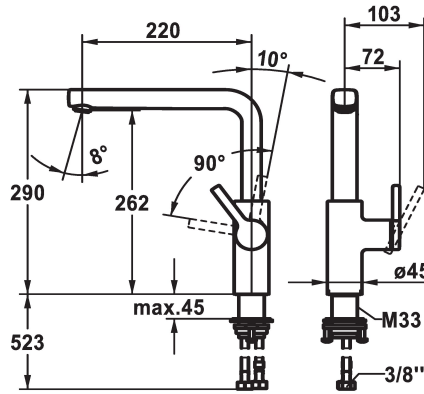

KWC AVA 2.0 Lever mixer - Kitchen

Modell-Linie: AVA 2.0 | 10.461.012.176FL
Armatura umywalkowa | Armatura jednouchwytowa

KWC-No.

125370
chromeline, A 220, flexible connection hoses

125371
matt black, A 220, flexible connection hoses

125372
brushed steel, A 220, flexible connection hoses

ATT-KWC-FARBCODE

F000

F176

F177

- * Lever installation only possible on the right side
- Child safety: cold water flow in lever position towards the front
- * gap between wall and centre of mounting hole min. 20 mm
- * SwivelStop - swivel spout 150°, extensible to 360°
- Neoperl® Cascade® SLC
- * OptimalSpace - ample space for washing or working
- * KWC cartridge M 35 S
- with ceramic discs

- flow rate and temperature continuously variable
- temperature limitation
- * Flexible connection hoses 3/8"
- * QuickInstallation - Fastening via threaded connection with locking screws
- * Mounting hole size ø35 mm
- * To be ordered separately (optional or if necessary):
- Swivel range limited to 120° Z.538.320

ATT-KWC-BAUFORM

Measure_Height

G_Acoustic_group

Projection_A

EnergyLabelCH

ATT-KWC-MASS-WASSERAUSTRITT

12 l/min (3bar)

Flexible_Anschlussschläuche