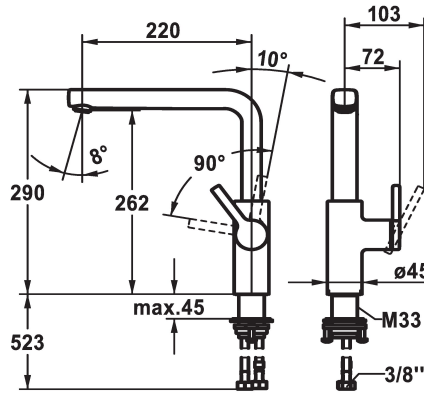

KWC AVA 2.0 Lever mixer - Kitchen

Modell-Linie: AVA 2.0 | 10.461.012.177FL
Umyvadlové armatury | Hydraulické armatury

KWC-No.

125370
chromeline, A 220, flexible connection hoses

125371
matt black, A 220, flexible connection hoses

125372
brushed steel, A 220, flexible connection hoses

ATT-KWC-FARBCODE

F000

F176

F177

- * Lever installation only possible on the right side
- Child safety: cold water flow in lever position towards the front
- * gap between wall and centre of mounting hole min. 20 mm
- * SwivelStop - swivel spout 150°, extensible to 360°
- Neoperl® Cascade® SLC
- * OptimalSpace - ample space for washing or working
- * KWC cartridge M 35 S
- with ceramic discs

- flow rate and temperature continuously variable
- temperature limitation
- * Flexible connection hoses 3/8"
- * QuickInstallation - Fastening via threaded connection with locking screws
- * Mounting hole size ø35 mm
- * To be ordered separately (optional or if necessary):
- Swivel range limited to 120° Z.538.320

ATT-KWC-BAUFORM

Measure_Height

G_Acoustic_group

Projection_A

EnergyLabelCH

ATT-KWC-MASS-WASSERAUSTRITT

12 l/min (3bar)

Flexible_Anschlussschläuche