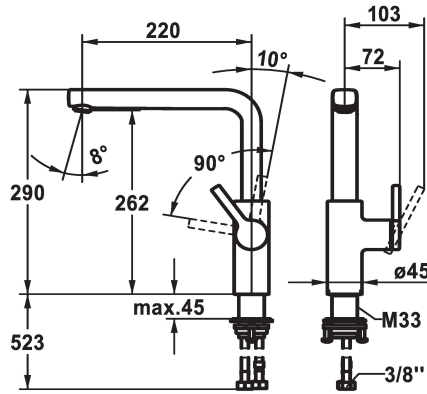

KWC AVA 2.0 Lever mixer - Kitchen

Modell-Linie: AVA 2.0 | 10.461.012.177FL
Taps | Manual taps

KWC-No.

125370
chromeline, A 220, flexible connection hoses

125371
matt black, A 220, flexible connection hoses

125372
brushed steel, A 220, flexible connection hoses

Color code

chrome

matt black

brushed steel

- * Lever installation only possible on the right side
- Child safety: cold water flow in lever position towards the front
- * gap between wall and centre of mounting hole min. 20 mm
- * SwivelStop - swivel spout 150°, extensible to 360°
- Neoperl® Cascade® SLC
- * OptimalSpace - ample space for washing or working
- * KWC cartridge M 35 S
- with ceramic discs

- flow rate and temperature continuously variable
- temperature limitation
- * Flexible connection hoses 3/8"
- * QuickInstallation - Fastening via threaded connection with locking screws
- * Mounting hole size ø35 mm
- * To be ordered separately (optional or if necessary):
- Swivel range limited to 120° Z.538.320

Technical Data

Flow rate
Connection
Spout
Handling
Color code
Installation_type
Faucet_typ
Design
Measure Height
Acoustic group
Projection_A
Energy Label
Dimension Water outlet

12 l/min (3bar)
Flexible connection hoses
swivel
side lever
brushed steel
Pillar installation
Faucet
L-Spout
290
Battery1
A 220
B
262