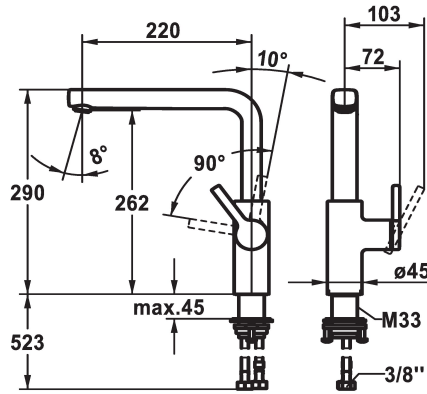

KWC AVA 2.0 Lever mixer - Kitchen

Modell-Linie: AVA 2.0 | 10.461.012.177FL
Taps | Manual taps

KWC-No.

125370
chromeline, A 220, flexible connection hoses

125371
matt black, A 220, flexible connection hoses

125372
brushed steel, A 220, flexible connection hoses

Color code

chrome

matt black

brushed steel

- * Lever installation only possible on the right side
- Child safety: cold water flow in lever position towards the front
- * gap between wall and centre of mounting hole min. 20 mm
- * SwivelStop - swivel spout 150°, extensible to 360°
- Neoperl® Cascade® SLC
- * OptimalSpace - ample space for washing or working
- * KWC cartridge M 35 S
- with ceramic discs

- flow rate and temperature continuously variable
- temperature limitation
- * Flexible connection hoses 3/8"
- * QuickInstallation - Fastening via threaded connection with locking screws
- * Mounting hole size ø35 mm
- * To be ordered separately (optional or if necessary):
- Swivel range limited to 120° Z.538.320

Technical Data

Flow rate
Connection
Spout
Handling
Color code
Installation type
Faucet_typ
Design
Measure Height
Acoustic group
Projection A
Energy label
Dimension Water outlet

12 l/min (3bar)
Flexible connection hoses
swivel
side lever
brushed steel
Pillar installation
Faucet
L-Spout
290
yes
A 220
B
262