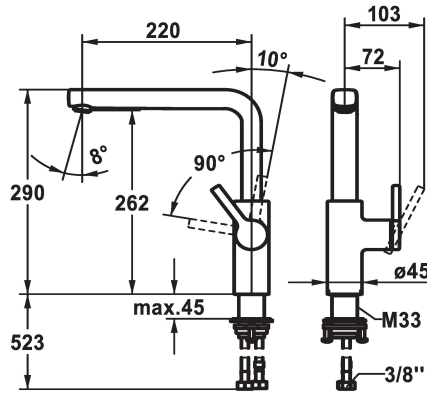

KWC AVA 2.0 Lever mixer - Kitchen

Modell-Linie: AVA 2.0 | 10.461.012.177FL
Hanat | Käsikäyttöiset hanat

KWC-No.

125370
chromeline, A 220, flexible connection hoses

125371
matt black, A 220, flexible connection hoses

125372
brushed steel, A 220, flexible connection hoses

ATT-KWC-FARBCODE

F000

F176

F177

- * Lever installation only possible on the right side
- Child safety: cold water flow in lever position towards the front
- * gap between wall and centre of mounting hole min. 20 mm
- * SwivelStop - swivel spout 150°, extensible to 360°
- Neoperl® Cascade® SLC
- * OptimalSpace - ample space for washing or working
- * KWC cartridge M 35 S
- with ceramic discs

- flow rate and temperature continuously variable
- temperature limitation
- * Flexible connection hoses 3/8"
- * QuickInstallation - Fastening via threaded connection with locking screws
- * Mounting hole size ø35 mm
- * To be ordered separately (optional or if necessary):
- Swivel range limited to 120° Z.538.320

ATT-KWC-BAUFORM

Measure_Height

G_Acoustic_group

Projection_A

EnergyLabelCH

ATT-KWC-MASS-WASSERAUSTRITT

lviCode

12 l/min (3bar)