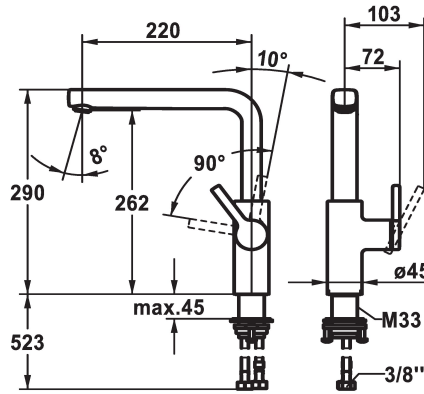

KWC AVA 2.0 Lever mixer - Kitchen

Modell-Linie: AVA 2.0 | 10.461.012.177FL
Armatura umywalkowa | Armatura jednouchwytowa

KWC-No.

125370
chromeline, A 220, flexible connection hoses

125371
matt black, A 220, flexible connection hoses

125372
brushed steel, A 220, flexible connection hoses

ATT-KWC-FARBCODE

F000

F176

F177

- * Lever installation only possible on the right side
- Child safety: cold water flow in lever position towards the front
- * gap between wall and centre of mounting hole min. 20 mm
- * SwivelStop - swivel spout 150°, extensible to 360°
- Neoperl® Cascade® SLC
- * OptimalSpace - ample space for washing or working
- * KWC cartridge M 35 S
- with ceramic discs

- flow rate and temperature continuously variable
- temperature limitation
- * Flexible connection hoses 3/8"
- * QuickInstallation - Fastening via threaded connection with locking screws
- * Mounting hole size ø35 mm
- * To be ordered separately (optional or if necessary):
- Swivel range limited to 120° Z.538.320

ATT-KWC-BAUFORM

Measure_Height

G_Acoustic_group

Projection_A

EnergyLabelCH

ATT-KWC-MASS-WASSERAUSTRITT

12 l/min (3bar)

Flexible_Anschlussschläuche