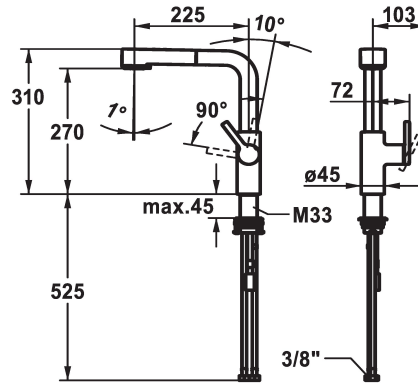

KWC AVA 2.0 Lever mixer

Modell-Linie: AVA 2.0 | 10.461.002.176FL
Taps | Manual taps

KWC-No.

125373
chromeline, A 225, flexible connection hoses

125374
matt black, A 225, flexible connection hoses

125375
brushed steel, A 225, flexible connection hoses

Color code

chrome

matt black

brushed steel

- * Lever installation only possible on the right side
- Child safety: cold water flow in lever position towards the front
- * gap between wall and centre of mounting hole min. 20 mm
- * TouchProtect - anti-scald protection thanks to the "double skin" principle
- * Intrinsicly safe against backflow
- * Pull-out spray
 - SprayClean - easy to clean and actively prevents limescale buildup
 - up to 600 mm pull-out length
 - TripleClean - Normal, soft, and power stream modes
 - hose surface to fit faucet surface
 - QuickConnect - Simple hose connection system

- * Hose guide, swivelling 150°
- * EasyLock - a pull-out spray that easily slides back into place
- * OptimalSpace - ample space for washing or working
- * KWC cartridge M 35 S
 - with ceramic discs
 - flow rate and temperature continuously variable
 - temperature limitation
- * Flexible connection hoses 3/8"
- * QuickInstallation - Fastening via threaded connection with locking screws
- * Mounting hole size ø35 mm
- * To be ordered separately (optional or if necessary):
 - Swivel range limited to 120° Z.538.320

Technical Data

Flow rate needle spray

9 l/min (3 bar)

Flow rate normal spray

8 l/min (3 bar)

Connection

Flexible connection hoses

Spout