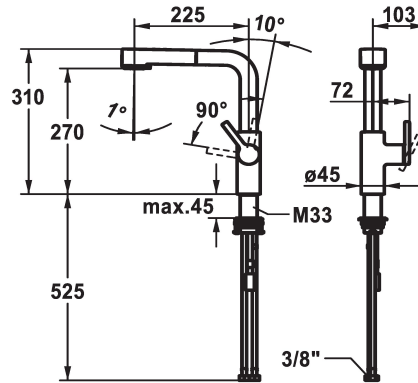

KWC AVA 2.0 Lever mixer

Modell-Linie: AVA 2.0 | 10.461.002.176FL
Taps | Manual taps

KWC-No.

125373
chromeline, A 225, flexible connection hoses

125374
matt black, A 225, flexible connection hoses

125375
brushed steel, A 225, flexible connection hoses

Color code

chromeline

matt black

brushed steel

- * Lever installation only possible on the right side
- Child safety: cold water flow in lever position towards the front
- * gap between wall and centre of mounting hole min. 20 mm
- * TouchProtect - anti-scald protection thanks to the "double skin" principle
- * Intrinsicly safe against backflow
- * Pull-out spray
 - SprayClean - easy to clean and actively prevents limescale buildup
 - up to 600 mm pull-out length
 - TripleClean - Normal, soft, and power stream modes
 - hose surface to fit faucet surface
 - QuickConnect - Simple hose connection system

- * Hose guide, swivelling 150°
- * EasyLock - a pull-out spray that easily slides back into place
- * OptimalSpace - ample space for washing or working
- * KWC cartridge M 35 S
 - with ceramic discs
 - flow rate and temperature continuously variable
 - temperature limitation
- * Flexible connection hoses 3/8"
- * QuickInstallation - Fastening via threaded connection with locking screws
- * Mounting hole size $\varnothing 35$ mm
- * To be ordered separately (optional or if necessary):
 - Swivel range limited to 120° Z.538.320

Technical Data

Flow rate needle spray

9 l/min (3 bar)

Flow rate normal spray

8 l/min (3 bar)

Connection

Flexible connection hoses

Spout