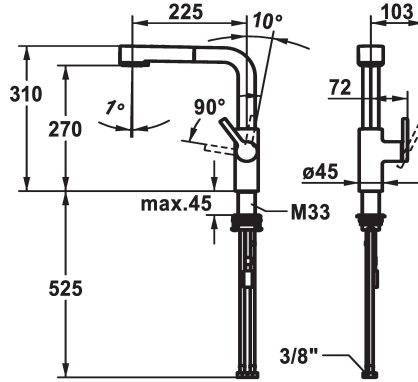

KWC AVA 2.0 Lever mixer

Modell-Linie: AVA 2.0 | 10.461.002.177FL
Taps | Manual taps

KWC-No.

125373
chromeline, A 225, flexible connection hoses

125374
matt black, A 225, flexible connection hoses

125375
brushed steel, A 225, flexible connection hoses

Color code

chrome

matt black

brushed steel

NEW

- * Lever installation only possible on the right side
- Child safety: cold water flow in lever position towards the front
- * gap between wall and centre of mounting hole min. 20 mm
- * TouchProtect - anti-scald protection thanks to the "double skin" principle
- * Intrinsicly safe against backflow
- * Pull-out spray
 - SprayClean - easy to clean and actively prevents limescale buildup
 - up to 600 mm pull-out length
 - TripleClean - Normal, soft, and power stream modes
 - hose surface to fit faucet surface
 - QuickConnect - Simple hose connection system

- * Hose guide, swivelling 150°
- * EasyLock - a pull-out spray that easily slides back into place
- * OptimalSpace - ample space for washing or working
- * KWC cartridge M 35 S
 - with ceramic discs
 - flow rate and temperature continuously variable
 - temperature limitation
- * Flexible connection hoses 3/8"
- * QuickInstallation - Fastening via threaded connection with locking screws
- * Mounting hole size $\varnothing 35$ mm
- * To be ordered separately (optional or if necessary):
 - Swivel range limited to 120° Z.538.320

Technical Data

Flow rate needle spray

9 l/min (3 bar)

Flow rate normal spray

8 l/min (3 bar)

Connection

Flexible connection hoses

Spout