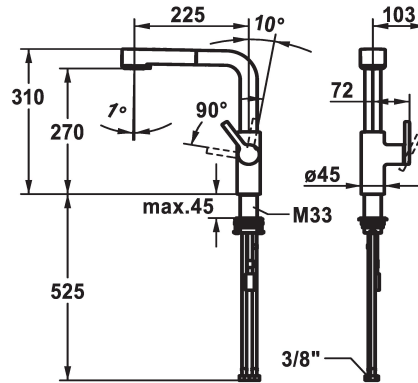

## KWC AVA 2.0 Lever mixer

Modell-Linie: AVA 2.0 | 10.461.002.177FL  
Taps | Manual taps

### Color code

chromeline

matt black

brushed steel

NEW

- \* Lever installation only possible on the right side
- Child safety: cold water flow in lever position towards the front
- \* gap between wall and centre of mounting hole min. 20 mm
- \* TouchProtect - anti-scald protection thanks to the "double skin" principle
- \* Intrinsicly safe against backflow
- \* Pull-out spray
  - SprayClean - easy to clean and actively prevents limescale buildup
  - up to 600 mm pull-out length
  - TripleClean - Normal, soft, and power stream modes
  - hose surface to fit faucet surface
  - QuickConnect - Simple hose connection system

- \* Hose guide, swivelling 150°
- \* EasyLock - a pull-out spray that easily slides back into place
- \* OptimalSpace - ample space for washing or working
- \* KWC cartridge M 35 S
  - with ceramic discs
  - flow rate and temperature continuously variable
  - temperature limitation
- \* Flexible connection hoses 3/8"
- \* QuickInstallation - Fastening via threaded connection with locking screws
- \* Mounting hole size ø35 mm
- \* To be ordered separately (optional or if necessary):
  - Swivel range limited to 120° Z.538.320

### Technical Data

Flow rate needle spray

9 l/min (3 bar)

Flow rate normal spray

8 l/min (3 bar)

Connection

Flexible connection hoses

Spout