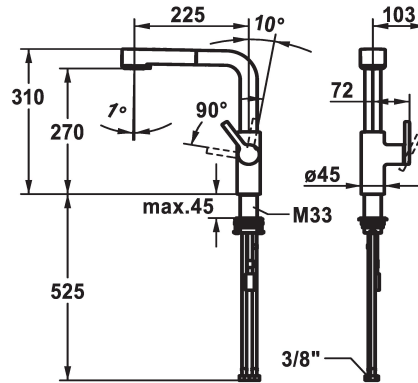

KWC AVA 2.0 Lever mixer

Modell-Linie: AVA 2.0 | 10.461.002.177FL
Taps | Manual taps

KWC-No.

125373
chromeline, A 225, flexible connection hoses

125374
matt black, A 225, flexible connection hoses

125375
brushed steel, A 225, flexible connection hoses

Color code

chromeline

matt black

brushed steel

NEW

- * Lever installation only possible on the right side
- Child safety: cold water flow in lever position towards the front
- * gap between wall and centre of mounting hole min. 20 mm
- * TouchProtect - anti-scald protection thanks to the "double skin" principle
- * Intrinsicly safe against backflow
- * Pull-out spray
 - SprayClean - easy to clean and actively prevents limescale buildup
 - up to 600 mm pull-out length
 - TripleClean - Normal, soft, and power stream modes
 - hose surface to fit faucet surface
 - QuickConnect - Simple hose connection system

- * Hose guide, swivelling 150°
- * EasyLock - a pull-out spray that easily slides back into place
- * OptimalSpace - ample space for washing or working
- * KWC cartridge M 35 S
 - with ceramic discs
 - flow rate and temperature continuously variable
 - temperature limitation
- * Flexible connection hoses 3/8"
- * QuickInstallation - Fastening via threaded connection with locking screws
- * Mounting hole size ø35 mm
- * To be ordered separately (optional or if necessary):
 - Swivel range limited to 120° Z.538.320

Technical Data

Flow rate needle spray

9 l/min (3 bar)

Flow rate normal spray

8 l/min (3 bar)

Connection

Flexible connection hoses

Spout