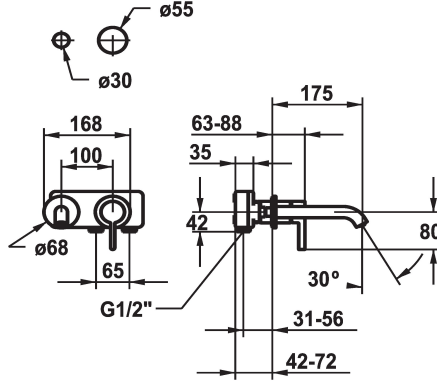

## KWC BEVO Trim kit - Lever mixer - Basin

Modell-Linie: BEVO | 11.422.063.176  
Taps | Manual taps

KWC-No.
<b>125190</b> chromeline, A 175, Trim kit
<b>125191</b> chromeline, A 225, Trim kit
<b>125399</b> matt black, A 175, Trim kit
<b>125400</b> matt black, A 225, Trim kit
<b>125401</b> brushed steel, A 175, Trim kit
<b>125402</b> brushed steel, A 225, Trim kit

Color code	Projection A
chrome	A 175
chrome	A 225
brushed steel	A 175
brushed steel	A 225

- \* Trim kit Lever mixer
- \* EcoProtect - water-saving device
- \* Fixed spout
- Neoperl® Caché® CS, Coin Slot
- \* OptimalSpace - ample space for washing or working
- \* KWC cartridge M 35 H

- with ceramic discs
- flow rate and temperature continuously variable
- \* To be ordered separately:
- Unit for concealed installation ½" 39.001.401.931
- \* To be ordered separately (optional or if necessary):
- Extension set 20 mm Z.536.333

Technical Data
Flow rate
Spout
Diameter
Handling
Color code
Installation type
Faucet_typ
Acoustic group
Concealed unit
Projection A
Energy label

5 l/min (3 bar)
fixe
168 x 68
3
matt black
Wall mounted
Faucet
yes
3
A 175
A