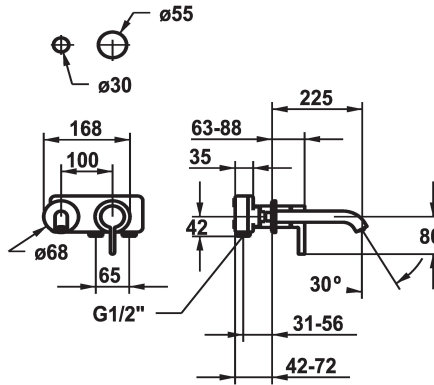

## KWC BEVO Trim kit - Lever mixer - Basin

Modell-Linie: BEVO | 11.422.064.176  
Taps | Manual taps

KWC-No.
<b>125190</b> chromeline, A 175, Trim kit
<b>125191</b> chromeline, A 225, Trim kit
<b>125399</b> matt black, A 175, Trim kit
<b>125400</b> matt black, A 225, Trim kit
<b>125401</b> brushed steel, A 175, Trim kit
<b>125402</b> brushed steel, A 225, Trim kit

Color code	Projection A
chrome	A 175
chrome	A 225
brushed steel	A 175
brushed steel	A 225

- \* Trim kit Lever mixer
- \* EcoProtect - water-saving device
- \* Fixed spout
- Neoperl® Caché® CS, Coin Slot
- \* OptimalSpace - ample space for washing or working
- \* KWC cartridge M 35 H

- with ceramic discs
- flow rate and temperature continuously variable
- \* To be ordered separately:
- Unit for concealed installation ½" 39.001.401.931
- \* To be ordered separately (optional or if necessary):
- Extension set 20 mm Z.536.333

Technical Data
Flow rate
Spout
Diameter
Handling
Color code
Installation type
Faucet_typ
Acoustic group
Concealed unit
Projection A
Energy label

5 l/min (3 bar)
fixe
168 x 68
3
matt black
Wall mounted
Faucet
yes
3
A 225
A