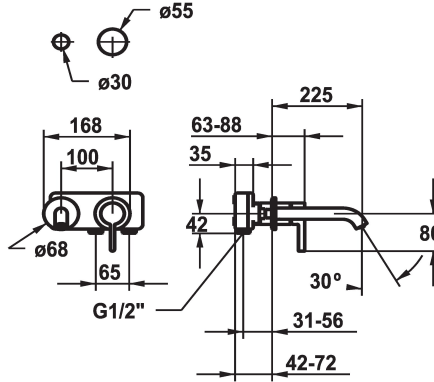

KWC BEVO Trim kit - Lever mixer - Basin

Modell-Linie: BEVO | 11.422.064.176
Taps | Manual taps

KWC-No.
125190 chromeline, A 175, Trim kit
125191 chromeline, A 225, Trim kit
125399 matt black, A 175, Trim kit
125400 matt black, A 225, Trim kit
125401 brushed steel, A 175, Trim kit
125402 brushed steel, A 225, Trim kit

Color code	Projection A
chrome	A 175
chrome	A 225
brushed steel	A 175
brushed steel	A 225

- * Trim kit Lever mixer
- * EcoProtect - water-saving device
- * Fixed spout
- Neoperl® Caché® CS, Coin Slot
- * OptimalSpace - ample space for washing or working
- * KWC cartridge M 35 H

- with ceramic discs
- flow rate and temperature continuously variable
- * To be ordered separately:
- Unit for concealed installation ½" 39.001.401.931
- * To be ordered separately (optional or if necessary):
- Extension set 20 mm Z.536.333

Technical Data
Flow rate
Spout
Diameter
Handling
Color code
Installation type
Faucet_typ
Acoustic group
Concealed unit
Projection A
Energy label

5 l/min (3 bar)
fixe
168 x 68
3
matt black
Wall mounted
Faucet
yes
3
A 225
A