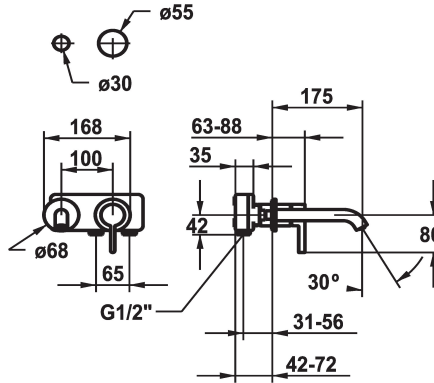

KWC BEVO

Trim kit - Lever mixer - Basin

Modell-Linie: BEVO | 11.422.063.177

Taps | Manual taps

KWC-No.
125190 chromeline, A 175, Trim kit
125191 chromeline, A 225, Trim kit
125399 matt black, A 175, Trim kit
125400 matt black, A 225, Trim kit
125401 brushed steel, A 175, Trim kit
125402 brushed steel, A 225, Trim kit

Color code	Projection_A
chrome	A 175
chrome	A 225
brushed steel	A 175
brushed steel	A 225

- * Trim kit Lever mixer
- * EcoProtect - water-saving device
- * Fixed spout
- Neoperl® Caché® CS, Coin Slot
- * OptimalSpace - ample space for washing or working
- * KWC cartridge M 35 H

- with ceramic discs
- flow rate and temperature continuously variable
- * To be ordered separately:
- Unit for concealed installation ½" 39.001.401.931
- * To be ordered separately (optional or if necessary):
- Extension set 20 mm Z.536.333

Technical Data

Flow rate	5 l/min (3 bar)
Spout	fixed
Diameter	168 x 68
Handling	front lever
Color code	brushed steel
Installation_type	Wall mounted
Faucet_typ	Faucet
Acoustic group	Battery1
Concealed_unit	Trim kit
Projection_A	A 175
Energy Label	A
material	Brass