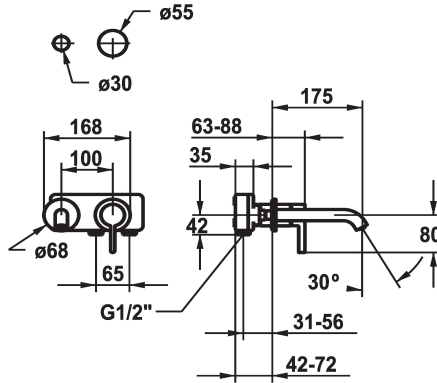

KWC BEVO

Trim kit - Lever mixer - Basin

Modell-Linie: BEVO | 11.422.063.177

Armatura umywalkowa | Armatura jednouchwytowa

KWC-No.
125190 chromeline, A 175, Trim kit
125191 chromeline, A 225, Trim kit
125399 matt black, A 175, Trim kit
125400 matt black, A 225, Trim kit
125401 brushed steel, A 175, Trim kit
125402 brushed steel, A 225, Trim kit

ATT-KWC-FARBCODE	Projection_A
chromeline	A175
chromeline	A225
brushed steel	A175
brushed steel	A225

- * Trim kit Lever mixer
- * EcoProtect - water-saving device
- * Fixed spout
- Neoperl® Caché® CS, Coin Slot
- * OptimalSpace - ample space for washing or working
- * KWC cartridge M 35 H

- with ceramic discs
- flow rate and temperature continuously variable
- * To be ordered separately:
- Unit for concealed installation ½" 39.001.401.931
- * To be ordered separately (optional or if necessary):
- Extension set 20 mm Z.536.333

Dane techniczne

A_Spout_Spray
ATT-KWC-AUSLAUF
średnicy
Handling
ATT-KWC-FARBCODE
Installation_type
Faucet_typ
G_Acoustic_group
ATT-KWC-UNTERPUTZ
Projection_A
EnergyLabelCH
Materiał

5 l/min (3 bar)
fest
168x68
frontbedient
brushed steel
Montaż naścienny
01
1
FM-Set
A175
A
Mosiądz