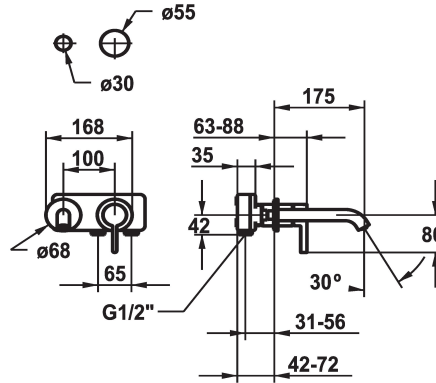

KWC BEVO

Trim kit - Lever mixer - Basin

Modell-Linie: BEVO | 11.422.063.177

Kranar | Hydraulické armatúry

KWC-No.
125190 chromeline, A 175, Trim kit
125191 chromeline, A 225, Trim kit
125399 matt black, A 175, Trim kit
125400 matt black, A 225, Trim kit
125401 brushed steel, A 175, Trim kit
125402 brushed steel, A 225, Trim kit

ATT-KWC-FARBCODE	Projection_A
chromeline	A175
chromeline	A225
brushed steel	A175
brushed steel	A225

- * Trim kit Lever mixer
- * EcoProtect - water-saving device
- * Fixed spout
- Neoperl® Caché® CS, Coin Slot
- * OptimalSpace - ample space for washing or working
- * KWC cartridge M 35 H

- with ceramic discs
- flow rate and temperature continuously variable
- * To be ordered separately:
- Unit for concealed installation ½" 39.001.401.931
- * To be ordered separately (optional or if necessary):
- Extension set 20 mm Z.536.333

Technical Data

A_Spout_Spray	5 l/min (3 bar)
ATT-KWC-AUSLAUF	fest
Diameter	168x68
Handling	frontbedient
ATT-KWC-FARBCODE	brushed steel
Installation_type	Väggmontering
Faucet_typ	01
G_Acoustic_group	1
ATT-KWC-UNTERPUTZ	FM-Set
Projection_A	A175
EnergyLabelCH	A
Material	Mässing