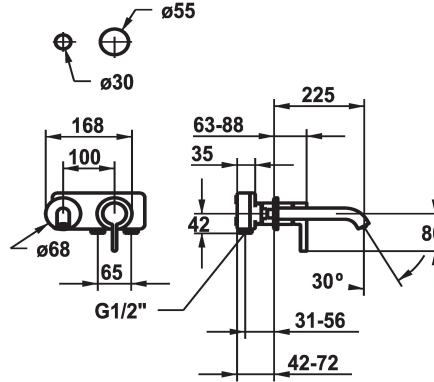

KWC BEVO Trim kit - Lever mixer - Basin

Modell-Linie: BEVO | 11.422.064.177
Taps | Manual taps

KWC-No.
125190 chromeline, A 175, Trim kit
125191 chromeline, A 225, Trim kit
125399 matt black, A 175, Trim kit
125400 matt black, A 225, Trim kit
125401 brushed steel, A 175, Trim kit
125402 brushed steel, A 225, Trim kit

Color code	Projection_A
chrome	A 175
chrome	A 225
brushed steel	A 175
brushed steel	A 225

- * Trim kit Lever mixer
- * EcoProtect - water-saving device
- * Fixed spout
- Neoperl® Caché® CS, Coin Slot
- * OptimalSpace - ample space for washing or working
- * KWC cartridge M 35 H

- with ceramic discs
- flow rate and temperature continuously variable
- * To be ordered separately:
- Unit for concealed installation ½" 39.001.401.931
- * To be ordered separately (optional or if necessary):
- Extension set 20 mm Z.536.333

Technical Data
Flow rate
Spout
Diameter
Handling
Color code
Installation_type
Faucet_typ
Acoustic group
Concealed_unit
Projection_A
Energy Label

5 l/min (3 bar)
fixe
168 x 68
power supply conc. Inst.1
brushed steel
Wall mounted
Faucet
Battery1
power supply conc. Inst.1
A 225
A