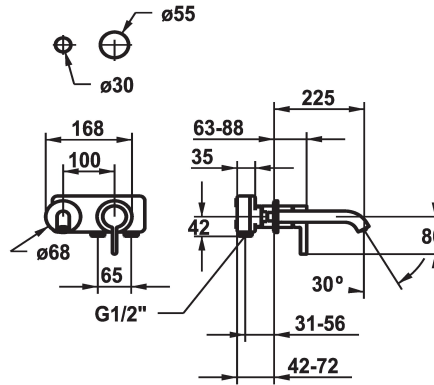

KWC BEVO Trim kit - Lever mixer - Basin

Modell-Linie: BEVO | 11.422.064.177
Taps | Manual taps

KWC-No.
125190 chromeline, A 175, Trim kit
125191 chromeline, A 225, Trim kit
125399 matt black, A 175, Trim kit
125400 matt black, A 225, Trim kit
125401 brushed steel, A 175, Trim kit
125402 brushed steel, A 225, Trim kit

Color code	Projection A
chrome	A 175
chrome	A 225
brushed steel	A 175
brushed steel	A 225

- * Trim kit Lever mixer
- * EcoProtect - water-saving device
- * Fixed spout
- Neoperl® Caché® CS, Coin Slot
- * OptimalSpace - ample space for washing or working
- * KWC cartridge M 35 H

- with ceramic discs
- flow rate and temperature continuously variable
- * To be ordered separately:
- Unit for concealed installation ½" 39.001.401.931
- * To be ordered separately (optional or if necessary):
- Extension set 20 mm Z.536.333

Technical Data
Flow rate
Spout
Diameter
Handling
Color code
Installation type
Faucet_typ
Acoustic group
Concealed unit
Projection A
Energy label

5 l/min (3 bar)
fixe
168 x 68
3
brushed steel
Wall mounted
Faucet
yes
3
A 225
A