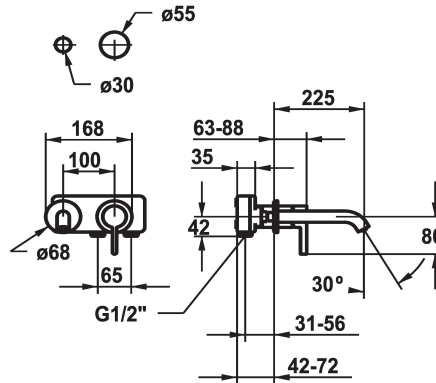

KWC BEVO

Trim kit - Lever mixer - Basin

Modell-Linie: BEVO | 11.422.064.177

Kranar | Hydraulické armatury

KWC-No.
125190 chromeline, A 175, Trim kit
125191 chromeline, A 225, Trim kit
125399 matt black, A 175, Trim kit
125400 matt black, A 225, Trim kit
125401 brushed steel, A 175, Trim kit
125402 brushed steel, A 225, Trim kit

ATT-KWC-FARBCODE	Projection_A
F000	A175
F000	A225
F177	A175
F177	A225

- * Trim kit Lever mixer
- * EcoProtect - water-saving device
- * Fixed spout
- Neoperl® Caché® CS, Coin Slot
- * OptimalSpace - ample space for washing or working
- * KWC cartridge M 35 H

- with ceramic discs
- flow rate and temperature continuously variable
- * To be ordered separately:
- Unit for concealed installation ½" 39.001.401.931
- * To be ordered separately (optional or if necessary):
- Extension set 20 mm Z.536.333

Technical Data

A_Spout_Spray
ATT-KWC-AUSLAUF
ATT-KWC-DURCHMESSER
Handling
ATT-KWC-FARBCODE
Installation_type
Faucet_typ
G_Acoustic_group
ATT-KWC-UNTERPUTZ
Projection_A
EnergyLabelCH

5 l/min (3 bar)
fest
168x68
3
F177
Wandmontage
01
1
3
A225
A